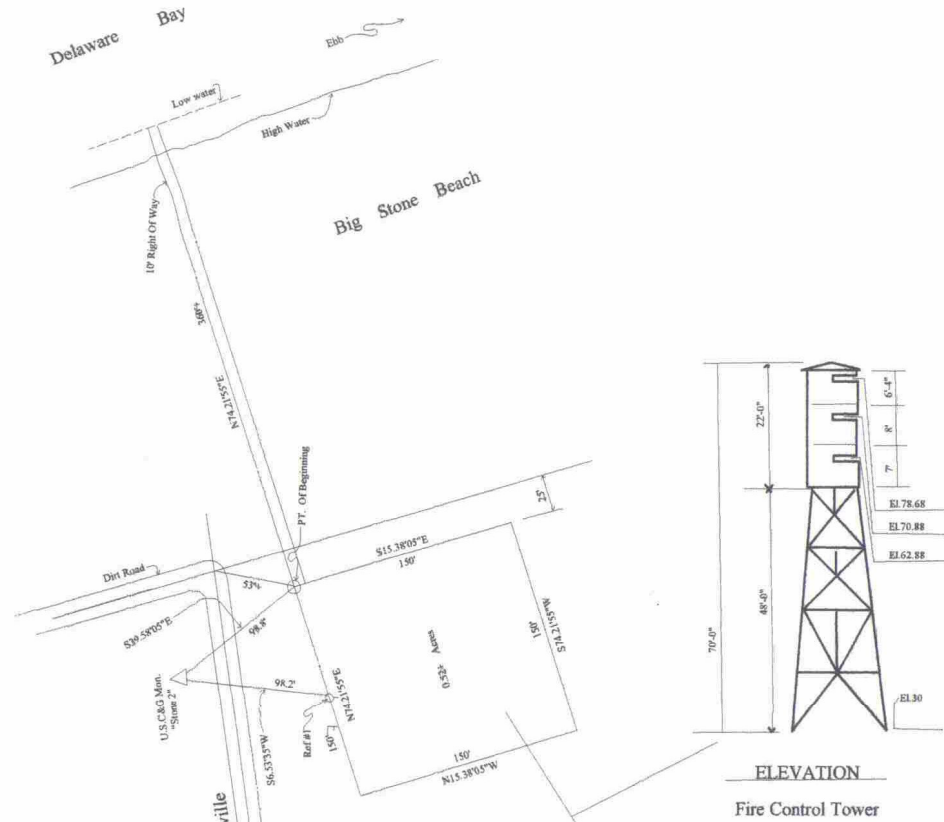

Fort Saulsbury  
 Tower NO.13  
 Big Stone Beach  
 FEB. 11, 1941

Section A-A  
 Cable Hut

Plan

Floor Plan Of house